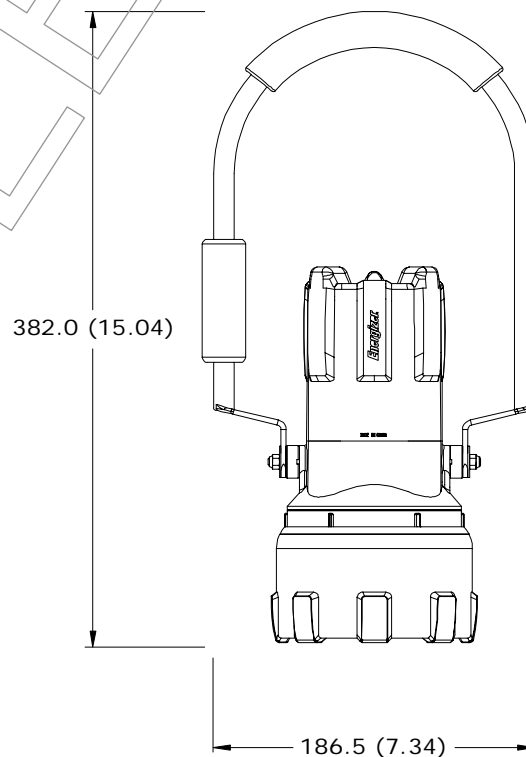

TRN4D1IND

Crewman

Features

- White LED Night Light
- Weatherproof Rubber Body
- Multi-Position Rotating Handle
- Battery Life Indicator

Specifications

- Designation:** Industrial Flashlight
- Power Source:** Four D Size Batteries (ANSI/NEDA 13 Series)
- Lamp:** No. KPE-113 (Rated at 4.8V, 0.75A)
- Nightlight:** LED
- Lamp Life:** Rated at 20 Hours
- Lamp Output:** Rated at 51 Lumens
- Typical Weight:** 751 grams (26.5 oz.) (without batteries)

Physical Dimensions

mm (inches)

Typical Battery Service

750 mA Continuous
at 21°C (70°F)

Typical Battery Service to 0.9V (per battery) at 21°C (70°F)

<u>Schedule</u>	<u>Battery Type</u>	<u>Hours (ON Time)</u>
750 mA Continuous	E95	9.5